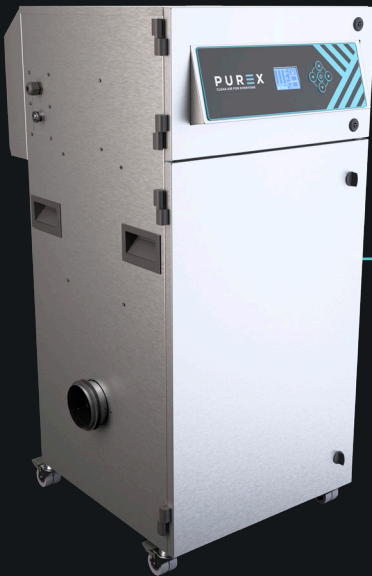

# 800i 2-Tier

Moderate, multi-use fume extraction unit

**PUREX**  
CLEAN AIR FOR EVERYONE

## Description & features

- Clear & informative graphic display
- Highest grade HEPA and carbon technology
- Automatic electronic flow control - maintains a constant extraction rate even as the filter blocks
- Gas and particle sensors to warn the operator
- Adjustable airflow

## Specification

Voltage	120v	230v
Volume Part Number	080503D	080502D
Vacuum Part Number	080507D	080505D
Wattage	2.4kW	
Frequency	50Hz / 60Hz	
Cabinet Height	1155mm	
Cabinet Width	571mm	
Cabinet Depth	675mm	
Cabinet Weight	83kg	
Airflow	800m <sup>3</sup> /h	
Sound Level	60dBa	