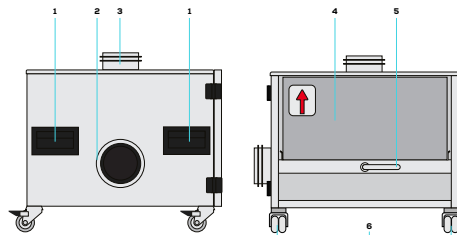

Technical

LEGEND

1. Handles
2. Air inlet - 100mm safe seal
3. Air outlet - 100mm safe seal
4. Main Filter
5. Release bar
6. Castors

Find out more: W purex.co.uk | [T +44 (0)1405 746030](tel:+44(0)1405746030) | [E purex@purex.co.uk](mailto:purex@purex.co.uk)

Registered Office: Purex International Limited, QWP House, Island Drive, Capitol Park, Thorne, Doncaster DN8 5UE
Registered No. 5136616 England | VAT No. GB842 5025 49 | WEEE Producer Registration Number: WEE/CE0067TX
*Goods are subject to change | *Illustrations are 3D created visual representations