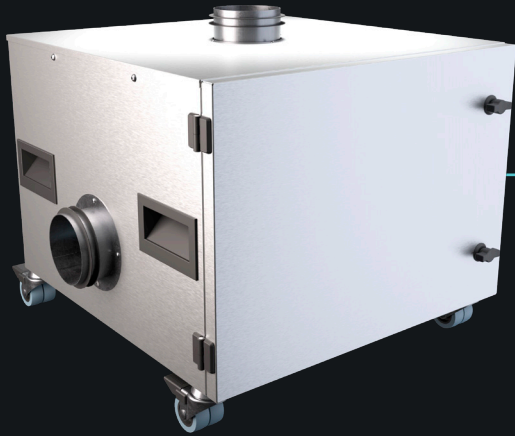

# INLINE CARBON BOX

Compact, inline filtration unit

**PUREX**  
CLEAN AIR FOR EVERYONE

## Description & features

- Ability to hold various main filters
- Additional extra layer of gas filtration
- Simple to install and easy to relocate

## Specification

Part Number	190334
Accessory Height (Without Castors)	379mm
Accessory Width	520mm
Accessory Depth	542mm
Accessory Height	445mm
Accessory Weight (Without Filter)	10kg