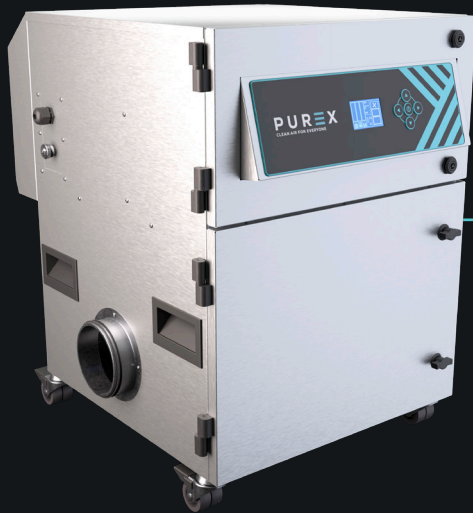

# 800

Compact, multi-use fume extraction unit

## Description & features

- Clear & informative graphic display
- Highest grade HEPA and carbon technology
- Automatic electronic flow control - maintains a constant extraction rate even as the filter blocks
- Gas and particle sensors to warn the operator
- Adjustable airflow

## Specification

Voltage	120v	230v
Volume Part Number	080752D	080751D
Vacuum Part Number	080754D	080753D
Wattage	2.4kW	
Frequency	50Hz / 60Hz	
Cabinet Height	740mm	
Cabinet Width	571mm	
Cabinet Depth	675mm	
Cabinet Weight	78kg	
Airflow	800m3/h	
Sound Level	<60dBa	